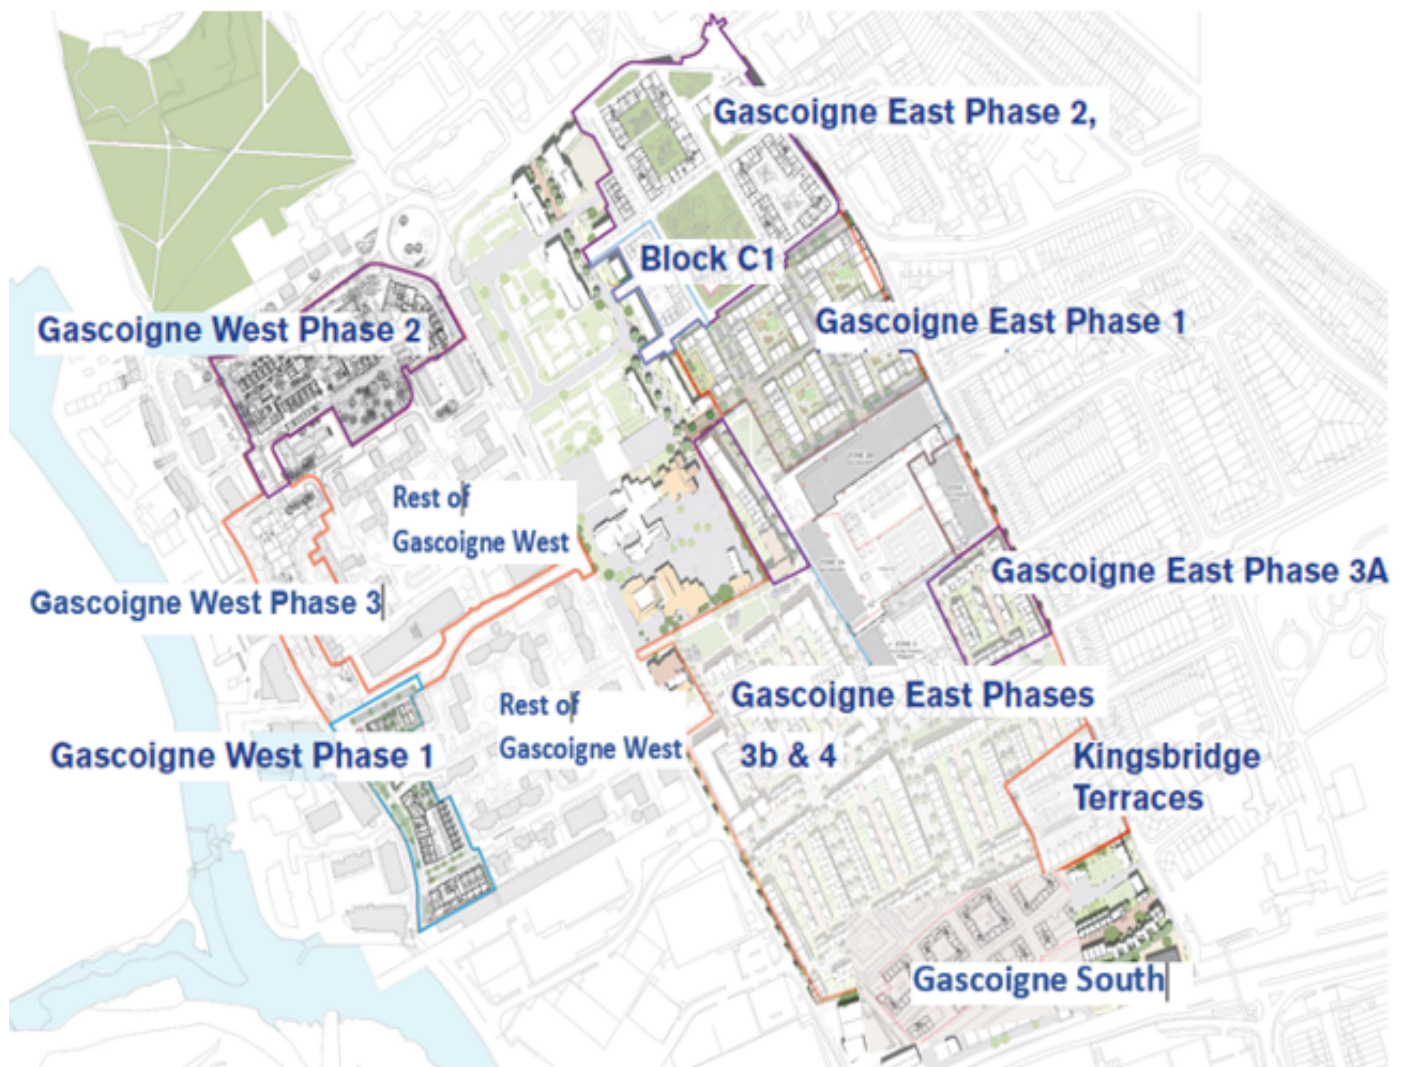

Appendix 1. Development Parcels and Programme

Development Programme

Gascoigne West	Unit no.	Start	Finish
GWP1	201	Apr-20	Mar-22
GWP2	368	Apr-21	Mar-24
GWP3/Rest of GW	1,500	Apr-25	Apr-30
Gascoigne East			
GEP1	381	Complete	
Kingsbridge Terraces	21	Complete	
GEP2 Block C1	52	Apr-20	Dec-21
GEP2 E2&F	382	Jan-21	Dec-23
GEP2 E1	92	Oct-22	Mar-24
GEP3a	226	Apr-21	Sep-23
GEP3b/4	324	Mar-23	Mar-26
GEP4 Gascoigne South	1,400	TBC	
Total	4,947	Apr-20	Apr-30